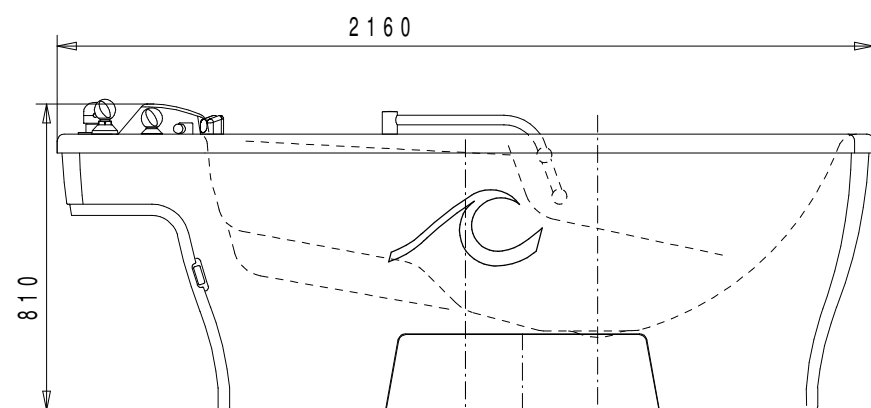

Bringing in upend

Min.roomheight 2,20m
 Width of the corridor/lobby 120cm
 Door width 81cm

Bringing in flat

with a max.room height of 2,20m

Min. requirements of the premises	
Door width	width of the corridor / lobby
80cm	160cm
90cm	140cm
100cm	130cm
110cm	120cm
120cm	110cm