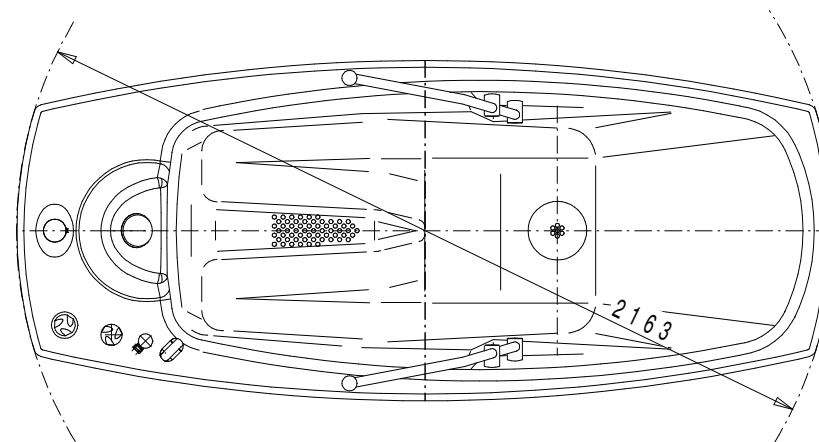

Bringing in upend

Min.roomheight 2,20m
 Width of the corridor/lobby 120cm
 Door width 81cm

Bringing in flat

with a max.room height of 2,20m

Min. requirements of the premises	
Door width	width of the corridor / lobby
80cm	160cm
90cm	140cm
100cm	130cm
110cm	120cm
120cm	110cm