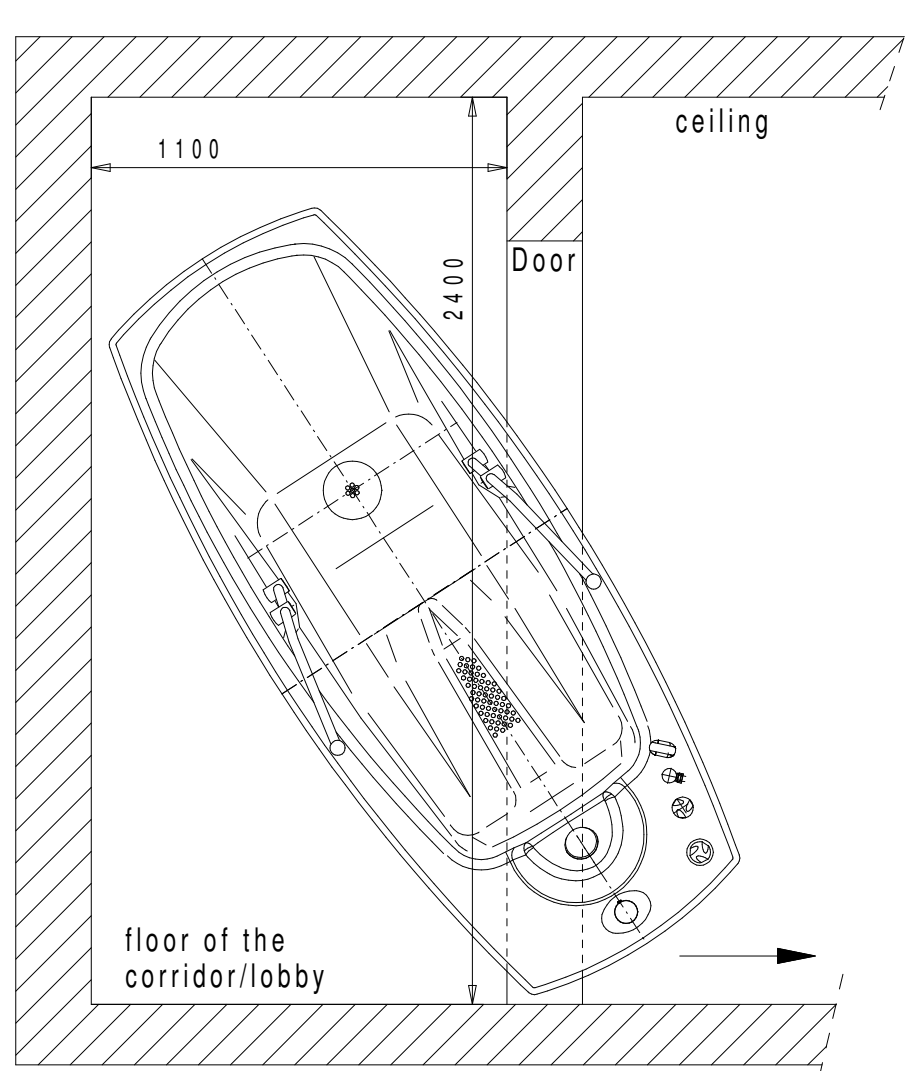

Bringing in upend

Min.roomheight 2,20m
 Width of the corridor/lobby 120cm
 Door width 81cm

Bringing in flat

with a max.room height of 2,20m

Min. requirements of the premises	
Door width	width of the corridor / lobby
80cm	160cm
90cm	140cm
100cm	130cm
110cm	120cm
120cm	110cm