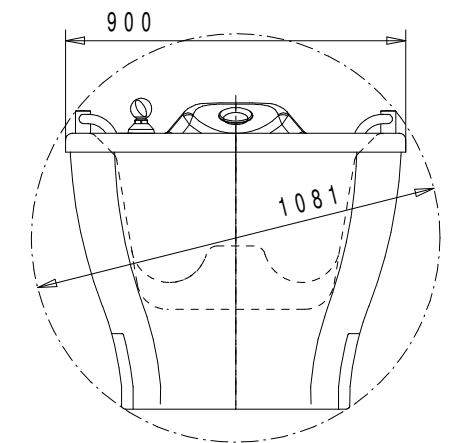

Bringing in upend

Min.roomheight 2,20m
 Width of the corridor/lobby 120cm
 Door width 81cm

Bringing in flat

with a max.room height of 2,20m

Min. requirements of the premises	
Door width	width of the corridor / lobby
80cm	160cm
90cm	140cm
100cm	130cm
110cm	120cm
120cm	110cm