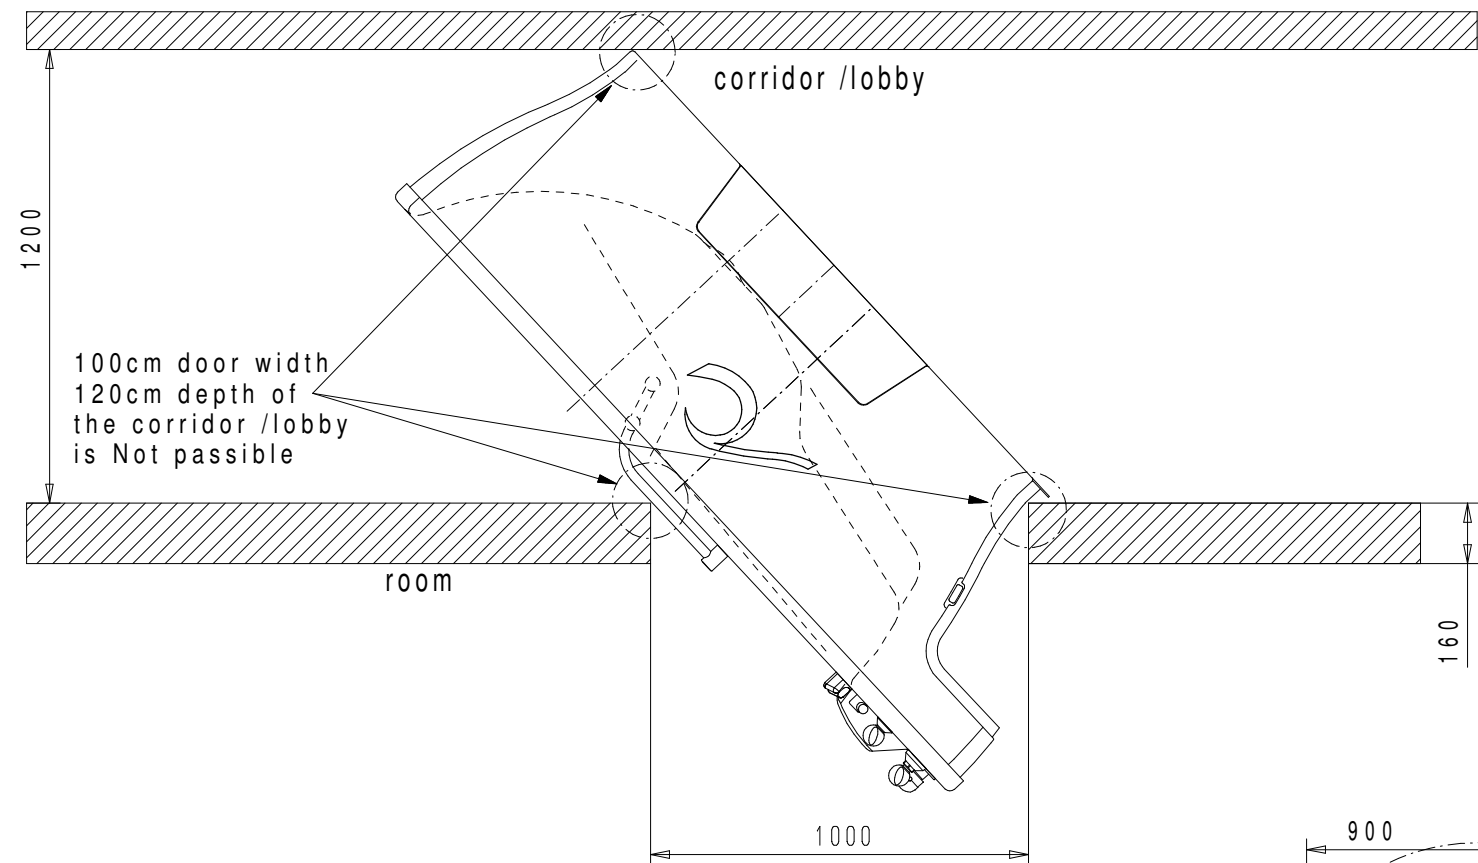

Bringing in upend

Min.roomheight 2,20m
 Width of the corridor/lobby 120cm
 Door width 81cm

Bringing in flat

with a max.room height of 2,20m

Min. requirements of the premises	
Door width	width of the corridor / lobby
80cm	160cm
90cm	140cm
100cm	130cm
110cm	120cm
120cm	110cm