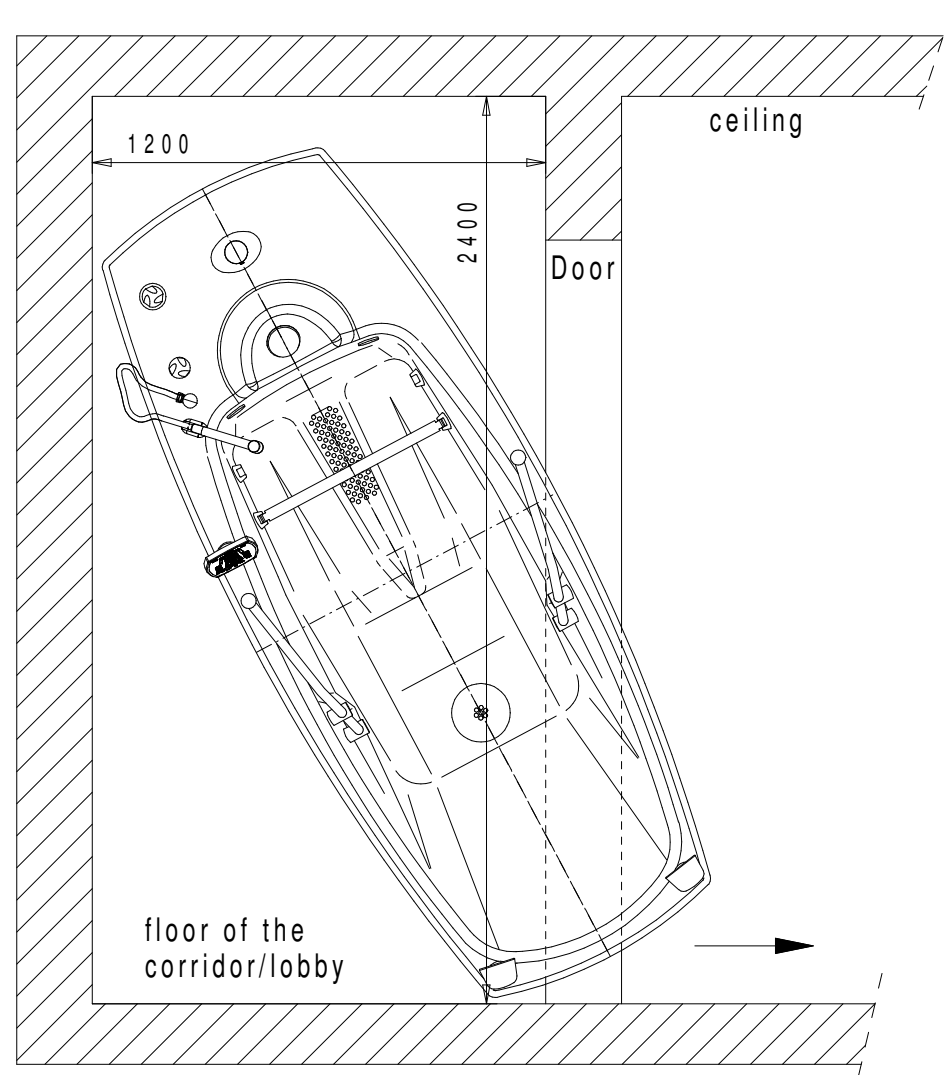

Bringing in upend

Min.roomhight 2,40m
 Width of the corridor/lobby 120cm
 Door width 86cm

Bringing in flat

with a max.room height of 2,40m

Min. requirements of the premises	
door width	width of the corridor/lobby
85cm	170cm
90cm	160cm
100cm	150cm
110cm	140cm
120cm	120cm