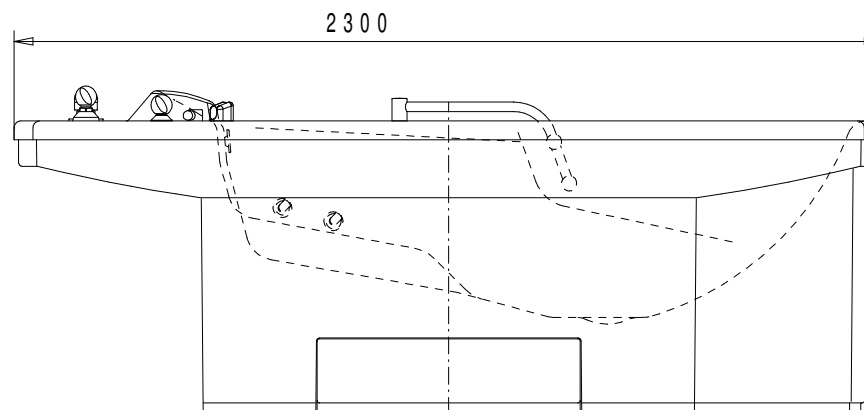

Bringing in upend

Min.roomhight 2,40m
 Width of the corridor/lobby 120cm
 Door width 86cm

Bringing in flat

with a max.room height of 2,40m

Min. requirements of the premises	
door width	width of the corridor/lobby
85cm	170cm
90cm	160cm
100cm	150cm
110cm	140cm
120cm	120cm