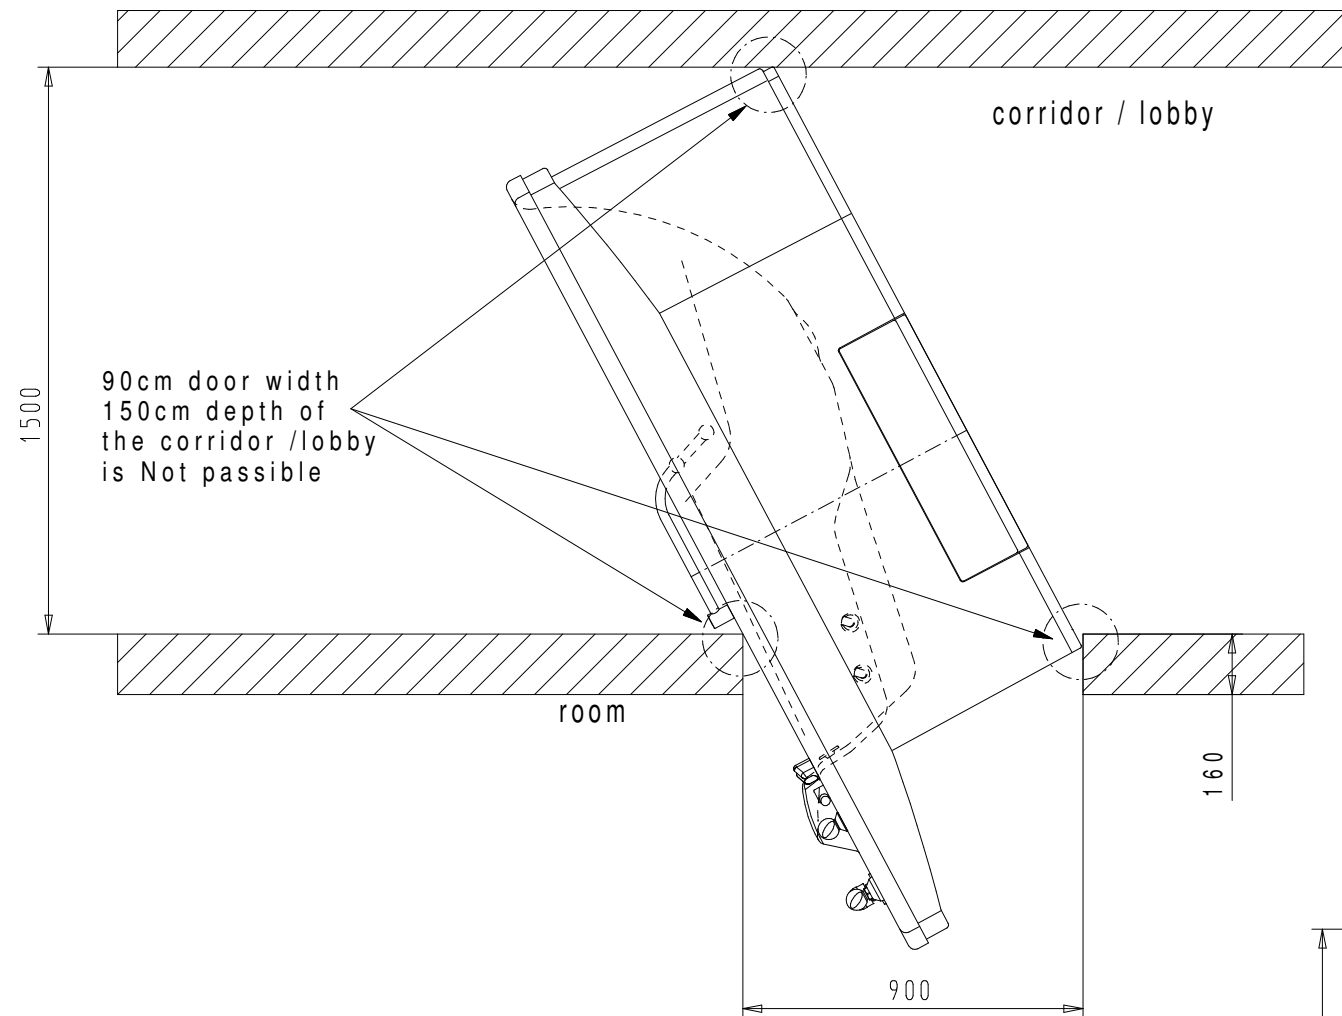

Bringing in upend

Min.roomhight 2,40m
 Width of the corridor/lobby 120cm
 Door width 86cm

Bringing in flat

with a max.room height of 2,40m

Min. requirements of the premises	
door width	width of the corridor/lobby
85cm	170cm
90cm	160cm
100cm	150cm
110cm	140cm
120cm	120cm