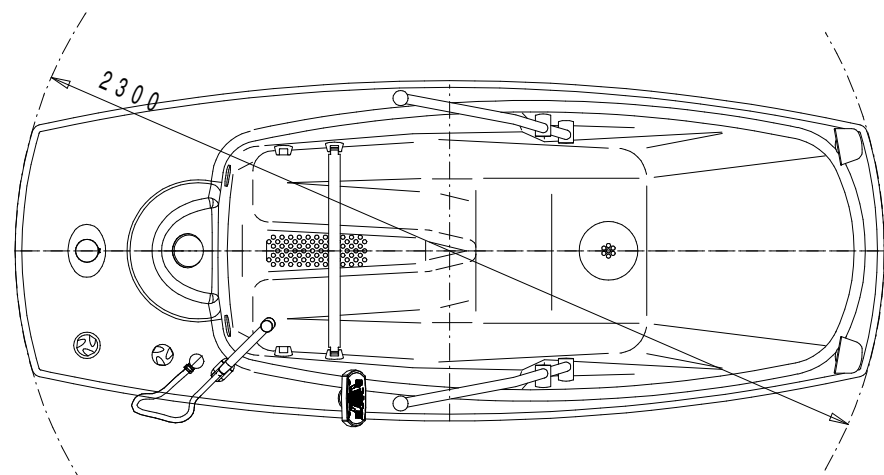

Bringing in upend

Min.roomhight 2,40m
 Width of the corridor/lobby 120cm
 Door width 86cm

Bringing in flat

with a max.room height of 2,40m

Min. requirements of the premises	
door width	width of the corridor/lobby
85cm	170cm
90cm	160cm
100cm	150cm
110cm	140cm
120cm	120cm