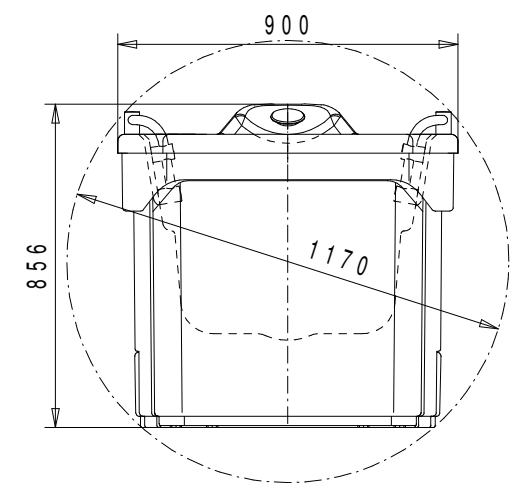

Bringing in upend

Min.roomhight 2,40m
 Width of the corridor/lobby 120cm
 Door width 86cm

Bringing in flat

with a max.room height of 2,40m

Min. requirements of the premises	
door width	width of the corridor/lobby
85cm	170cm
90cm	160cm
100cm	150cm
110cm	140cm
120cm	120cm