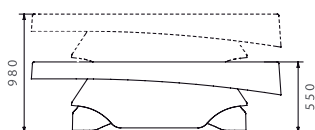

Luxurious and comfortable.

Trautwein also offers customers who like the finer things in life high-quality therapy, beauty and wellness tables. The new **Relax** and **Royal** tables are as functional as they are flexible and are the perfect tool for professional treatments.