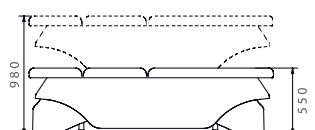

Royal table dimensions