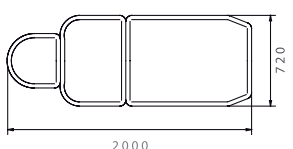

## RELAX THERAPY AND BEAUTY TABLE.

- › For professional therapy and beauty applications.
- › Available with a two or three-segment lying surface.
- › Three-segment head section with removable nose slit.
- › Adjustable padding can be lowered to offer comfortable arm support.
- › Easy-care and hard-wearing cover.

## ROYAL WELLNESS TABLE.

- › An intelligently shaped, spacious lying surface offers optimum positioning of the guest.
- › Cushions facilitate a relaxing lying position.
- › Lying surface is made of a sturdy, hygienic, easy-to-clean plastic.
- › Drainage openings at head and feet.

Royal table dimensions

Relax table dimensions

ROYAL TABLE

RELAX TABLE