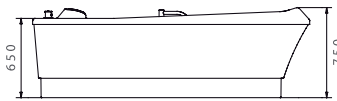

Well-being for two.

The California Twin Hydroxeur® whirlpool is unique in that it has room for two people. It provides you with four types of wellness at once: colourful light therapy, water and air massage, sound wave massage and aromatherapy.

California Twin dimensions