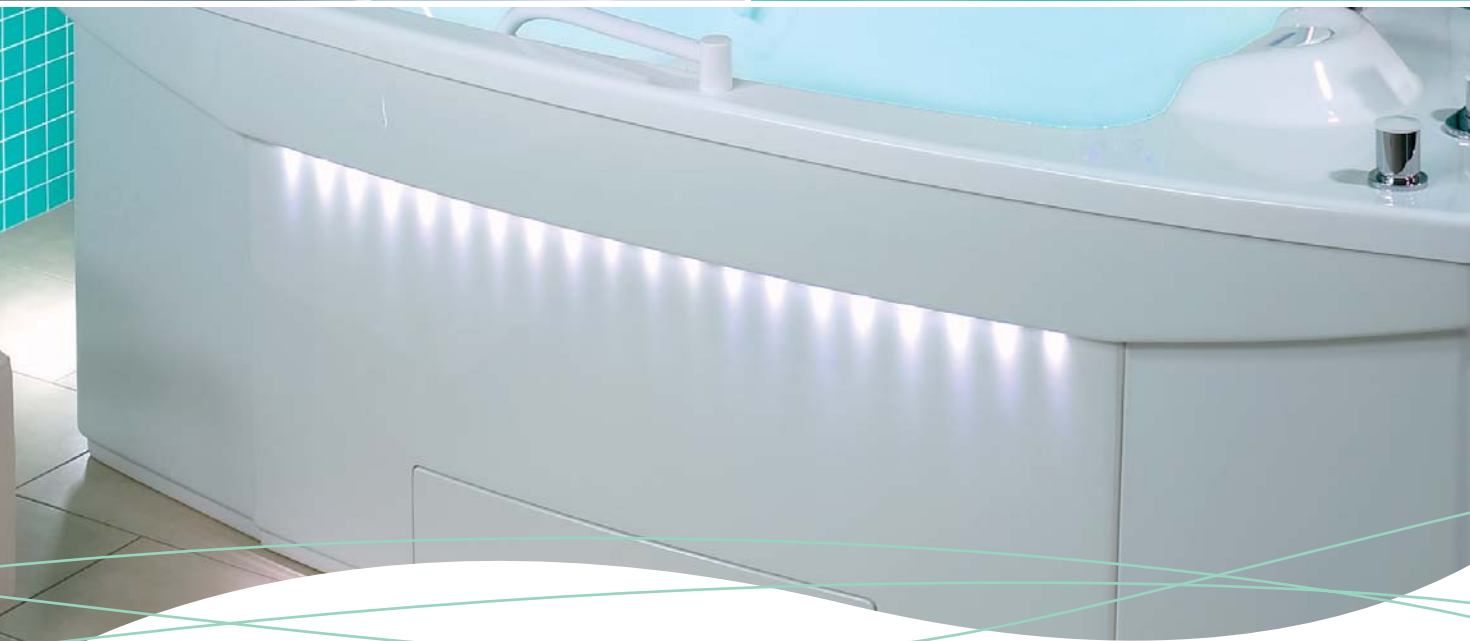

Hydroxeur® in detail.

USE

- › An attractive, shell-shaped inlet fills the tub quietly and quickly.
- › A thermostat protects against scalding and guarantees the right water temperature. The rated output is 48 l/min.

LIGHTING.

- › Flicker-free and pure, colourful underwater lighting: integrated, powerful LED colours light up the bathwater with alternating colours of the rainbow. This chromotherapy has a regenerating and revitalising effect.
- › The optional, indirect LED lighting on the cladding creates an atmospheric ambience.