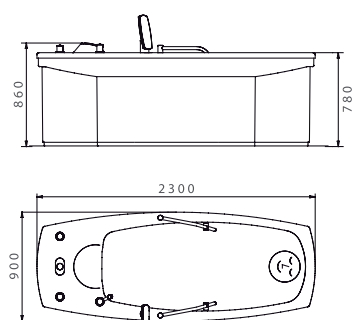

Relaxation for all the senses.

Surround yourself with millions of the finest whirls of air and eddies, bathe in a rainbow of colourful lighting and breathe in the finest fragrances. Enjoy the gentle music and massage, and bid the stress of your day farewell. Pamper all your senses. Your regained sense of equilibrium will have a positive effect on every aspect of your life. The **Hydroxeur®** is your very own therapist and offers complete relaxation with its wide variety of functions.

Alpha cladding dimensions

Royal 600
Atlantis 500
Florida 300
California 300

Additional information
on page 15 A