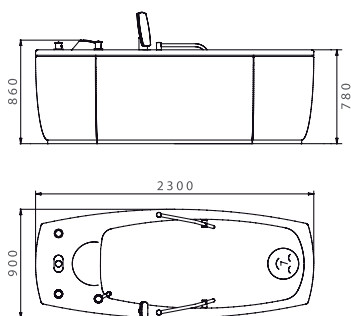

The Hydroxeur® principle.

Experience Trautwein's unadulterated philosophy. Our Hydroxeur® whirlpools make use of a unique function principle to mix fine bubbles into the water. Not only does this champagne effect result in a top-quality underwater massage, it also has a therapeutic effect that is one of a kind. For those who prefer the finer things in life, Trautwein offers the **Royal, Atlantis, Florida** and **California** Hydroxeur® whirlpools. For us, top quality wellness is not only about healthy benefits, it's also about technological features of the highest quality.

Omega cladding dimensions

Royal 600
Atlantis 500
Florida 300
California 300

Tiled
HYDROXEUR®

Additional information
on page 15 A