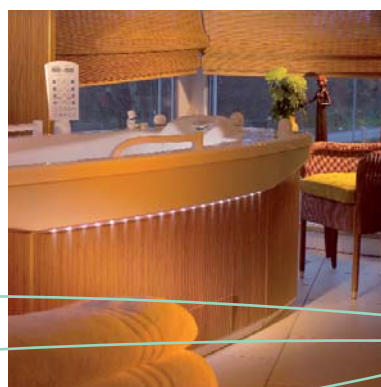

SAFETY.

Your safety is one of our greatest concerns, which is why we have equipped the Hydroxeur® accordingly: handles ensure a safe and relaxing bathing experience, and an adjustable tub shortener provides optimum support. An optional, integrated step also makes it easier to get in and out of the tub.

DESIGN.

The Hydroxeur® is a quick-change artist: from design cladding in any colour of the Trautwein range to the illustrated variations, our baths will fit perfectly into your bathroom interior. Numerous design options are available. A ceramic version can also be integrated into the bathroom.