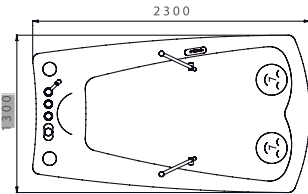

Well-being for two.

The California Twin Hydroxeur® whirlpool is unique in that it has room for two people. It provides you with four types of wellness at once: colourful light therapy, water and air massage, sound wave massage and aromatherapy.

California Twin dimensions